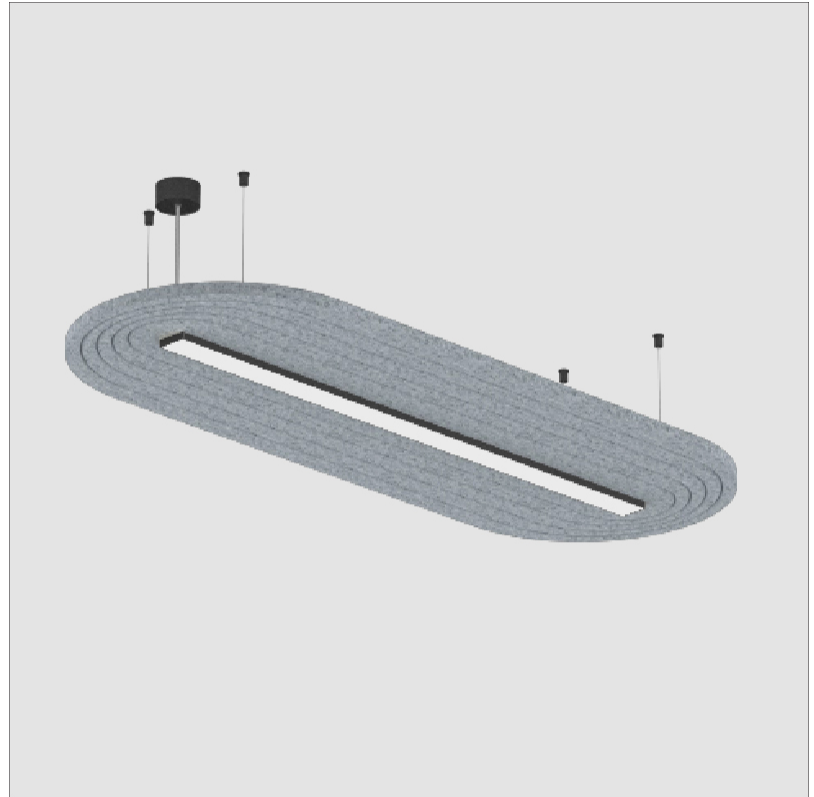

Diffuser: [PMMA - Opal / Clear / Microprism / Clear Microprism / Wallwash Double Asymmetric / Glare Control / Black Raster / Black Raster / Wallwash Left / Wallwash Right](#)

Fixture Finish: [SSR / BKV / CWI / CRY / HAB / UFT / ITA / RUA / FTG / MYG / LOD / PUS / FRO / FUP / KIA / POP / BLS / SPG / MEY / GOH / CHC / COM / ABZ / JAG / OBR / MOS / ROR](#)

Holder Finish: [SSR / BKV / CWI / CRY / HAB / LAG / UFT / ITA / RUA / RUR / MIC / FTG / MYG / TWT / LOD / PUS / FRO / FUP / KIA / POP / BLS / SPG / MEY / GOH / GUM / CHC / COM / ABZ / JAG](#)

Accent Finish: [OPL / MPM / CMP / BKR / WHR / GCL / WWR / WWL / WDA](#)

Acoustic Finish: [SFW / CYW / SEE / SYN / MTS / PMB / TTN / CYB / STO / DPE / BES / SHB / ARE / ANE / VRD / CRF](#)

Fixture Material: [Acoustic / Aluminum / PMMA](#)

Primary Material: [Acoustic](#)

Cable Details: [2000mm/78 3/4" or 6000mm/236 1/4" Cable, - Transparent](#)

ELECTRICAL

Lamp Type: LED
Input Wattage (W): 47.3
Total Output Wattage (W): 42.7
Dimming: [Non-dimming / DALI Dimming / MATTER Dimming](#)
Driver Included: No
Driver Location: Remote
Driver Class: Class 2
Input Voltage (V): 120 - 277
Upon Request: [0 - 10V Dimming / Phase Dimming](#)

LED

Color Temperature (°K): [2700 / 3000 / 3500 / 4000](#)
Max. Delivered Lumen (lm): Max 6567
Nominal Lumen (lm): Max 7840
CRI: >90 CRI
Lamp Life (hrs): 50000

OPTICAL

RATINGS AND CERTIFICATIONS

Certified By: Certified for North American Standards
IP rating: IP20