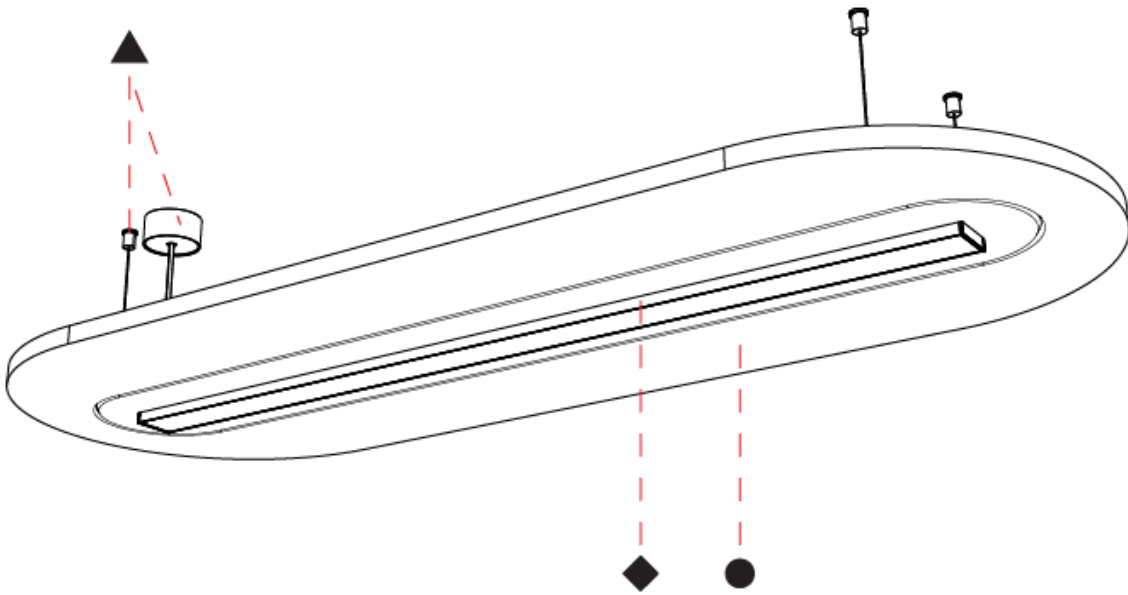

SERENII ROUND SUSPENSION

A3001175-

PROJECT
TYPE
SPECIFIER
QUANTITY
DATE

A