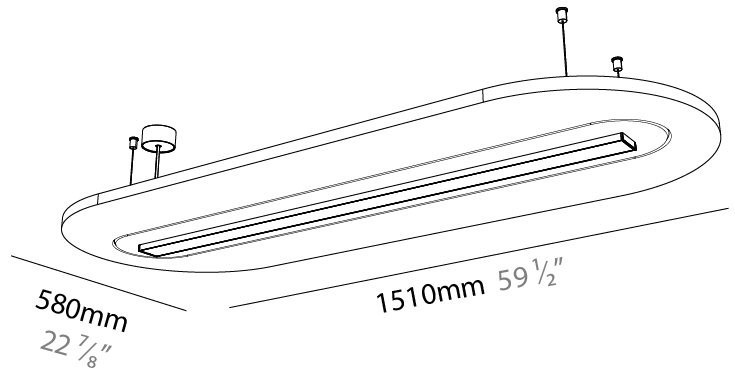

Diffuser: [PMMA - Opal / Clear / Microprism / Clear Microprism / Wallwash Double Asymmetric / Glare Control / Black Raster / Black Raster / Wallwash Left / Wallwash Right](#)

Fixture Finish: [SSR / BKV / CWI / CRY / HAB / UFT / ITA / RUA / FTG / MYG / LOD / PUS / FRO / FUP / KIA / POP / BLS / SPG / MEY / GOH / CHC / COM / ABZ / JAG / OBR / MOS / ROR](#)

Holder Finish: [SSR / BKV / CWI / CRY / HAB / LAG / UFT / ITA / RUA / RUR / MIC / FTG / MYG / TWT / LOD / PUS / FRO / FUP / KIA / POP / BLS / SPG / MEY / GOH / GUM / CHC / COM / ABZ / JAG](#)

Accent Finish: [OPL / MPM / CMP / BKR / WHR / GCL / WWR / WWL / WDA](#)

Acoustic Finish: [SFW / CYW / SEE / SYN / MTS / PMB / TTN / CYB / STO / DPE / BES / SHB / ARE / ANE / VRD / CRF](#)

Fixture Material: [Acoustic / Aluminum / PMMA](#)

Primary Material: [Acoustic](#)

Cable Details: [2000mm/78 3/4" or 6000mm/236 1/4" Cable, - Transparent](#)

ELECTRICAL

Lamp Type: LED
Input Wattage (W): 47.3
Total Output Wattage (W): 42.7
Dimming: [Non-dimming / DALI Dimming / MATTER Dimming](#)
Driver Included: No
Driver Location: Remote
Driver Class: Class 2
Input Voltage (V): 120 - 277
Upon Request: [0 - 10V Dimming / Phase Dimming](#)

LED

Color Temperature (°K): [2700 / 3000 / 3500 / 4000](#)
Max. Delivered Lumen (lm): Max 6567
Nominal Lumen (lm): Max 7840
CRI: >90 CRI
Lamp Life (hrs): 50000

OPTICAL

RATINGS AND CERTIFICATIONS

Certified By: Certified for North American Standards
IP rating: IP20