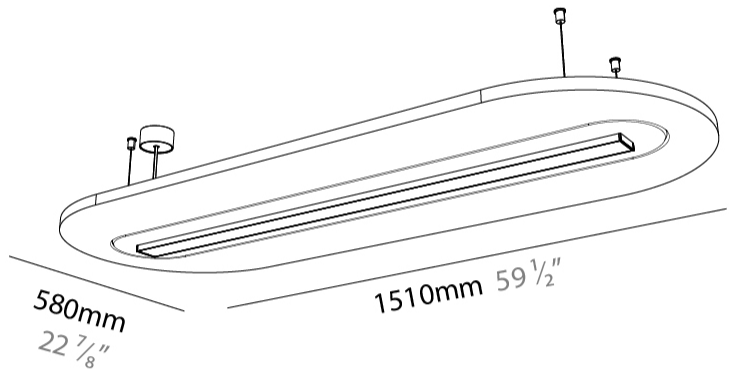

Diffuser: [PMMA - Opal / Clear / Microprism / Clear Microprism / Wallwash Double Asymmetric / Glare Control / Black Raster / Black Raster / Wallwash Left / Wallwash Right](#)

Fixture Finish: [SSR / BKV / CWI / CRY / HAB / UFT / ITA / RUA / FTG / MYG / LOD / PUS / FRO / FUP / KIA / POP / BLS / SPG / MEY / GOH / CHC / COM / ABZ / JAG / OBR / MOS / ROR](#)

Holder Finish: [SSR / BKV / CWI / CRY / HAB / LAG / UFT / ITA / RUA / RUR / MIC / FTG / MYG / TWT / LOD / PUS / FRO / FUP / KIA / POP / BLS / SPG / MEY / GOH / GUM / CHC / COM / ABZ / JAG](#)

Accent Finish: [OPL / MPM / CMP / BKR / WHR / GCL / WWR / WWL / WDA](#)

Acoustic Finish: [SFW / CYW / SEE / SYN / MTS / PMB / TTN / CYB / STO / DPE / BES / SHB / ARE / ANE / VRD / CRF](#)

Fixture Material: [Acoustic / Aluminum / PMMA](#)

Primary Material: [Acoustic](#)

Cable Details: [2000mm/78 3/4" or 6000mm/236 1/4" Cable, - Transparent](#)

ELECTRICAL

Lamp Type: LED
Input Wattage (W): 25.8
Total Output Wattage (W): 23.6
Dimming: [Non-dimming / DALI Dimming / MATTER Dimming](#)
Driver Included: No
Driver Location: Remote
Driver Class: Class 2
Input Voltage (V): 120 - 277
Upon Request: [0 - 10V Dimming / Phase Dimming](#)

LED

Color Temperature (°K): [2700 / 3000 / 3500 / 4000](#)

Max. Delivered Lumen (lm): Max 3694

Nominal Lumen (lm): Max 4280

CRI: >90 CRI

Lamp Life (hrs): 50000

OPTICAL

RATINGS AND CERTIFICATIONS

Certified By: Certified for North American Standards

IP rating: IP20