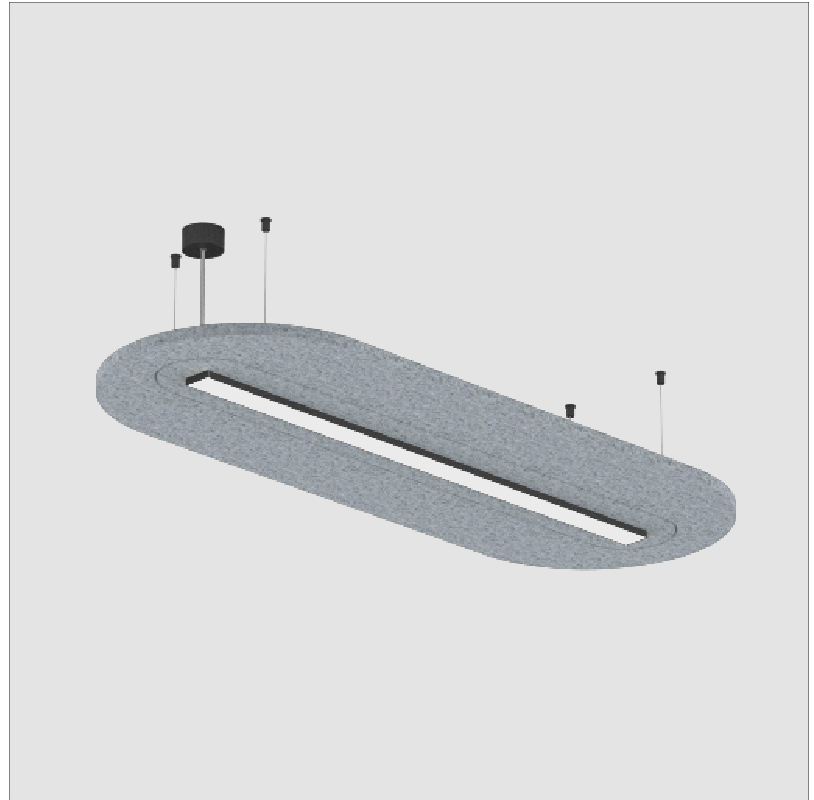

Diffuser: [PMMA - Opal / Clear / Microprism / Clear Microprism / Wallwash Double Asymmetric / Glare Control / Black Raster / Black Raster / Wallwash Left / Wallwash Right](#)

Fixture Finish: [SSR / BKV / CWI / CRY / HAB / UFT / ITA / RUA / FTG / MYG / LOD / PUS / FRO / FUP / KIA / POP / BLS / SPG / MEY / GOH / CHC / COM / ABZ / JAG / OBR / MOS / ROR](#)

Holder Finish: [SSR / BKV / CWI / CRY / HAB / LAG / UFT / ITA / RUA / RUR / MIC / FTG / MYG / TWT / LOD / PUS / FRO / FUP / KIA / POP / BLS / SPG / MEY / GOH / GUM / CHC / COM / ABZ / JAG](#)

Accent Finish: [OPL / MPM / CMP / BKR / WHR / GCL / WWR / WWL / WDA](#)

Acoustic Finish: [SFW / CYW / SEE / SYN / MTS / PMB / TTN / CYB / STO / DPE / BES / SHB / ARE / ANE / VRD / CRF](#)

Fixture Material: [Acoustic / Aluminum / PMMA](#)

Primary Material: [Acoustic](#)

Cable Details: [2000mm/78 3/4" or 6000mm/236 1/4" Cable, - Transparent](#)

ELECTRICAL

Lamp Type: LED
Input Wattage (W): 25.8
Total Output Wattage (W): 23.6
Dimming: [Non-dimming / DALI Dimming / MATTER Dimming](#)
Driver Included: No
Driver Location: Remote
Driver Class: Class 2
Input Voltage (V): 120 - 277
Upon Request: [0 - 10V Dimming / Phase Dimming](#)

LED

Color Temperature (°K): [2700 / 3000 / 3500 / 4000](#)

Max. Delivered Lumen (lm): Max 3694

Nominal Lumen (lm): Max 4280

CRI: >90 CRI

Lamp Life (hrs): 50000

OPTICAL

RATINGS AND CERTIFICATIONS

Certified By: Certified for North American Standards

IP rating: IP20